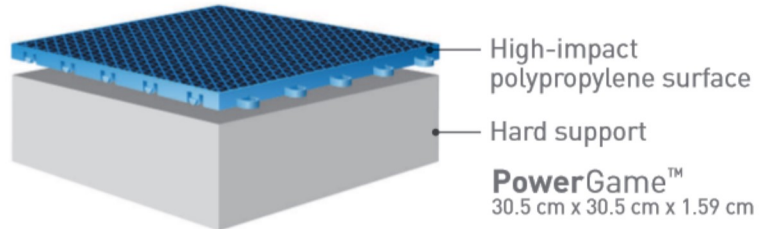

POWERGAME™

ENGINEERED FOR ATHLETES

Players develop their skills on a championship-tested surface that allows them to unleash their full potential. Sport Court delivers an unmatched combination of shock absorption, ball response, traction, and playability.

Hard courts increase injury risk for athletes.

Sport Court surfaces provide optimal comfort and protect athletes from overuse and stress injuries as well as reduce the likelihood of concussion and stress fractures.