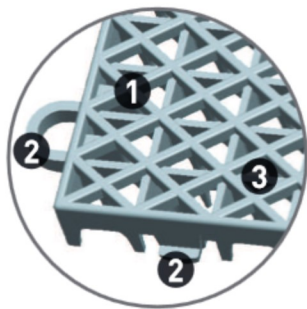

POWERGAME™

ENGINEERED FOR ATHLETES

Players develop their skills on a championship-tested surface that allows them to unleash their full potential. Sport Court delivers an unmatched combination of shock absorption, ball response, traction, and playability.

Hard courts increase injury risk for athletes.

Sport Court surfaces provide optimal comfort and protect athletes from overuse and stress injuries as well as reduce the likelihood of concussion and stress fractures.