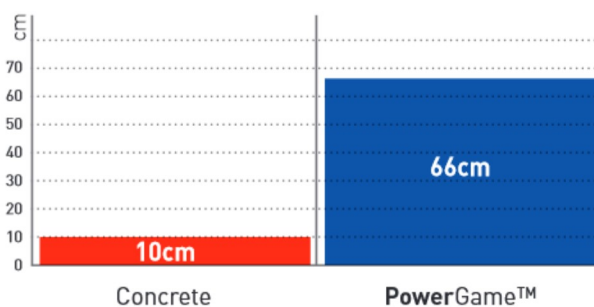

PowerGame™

Unparalleled safety for sports